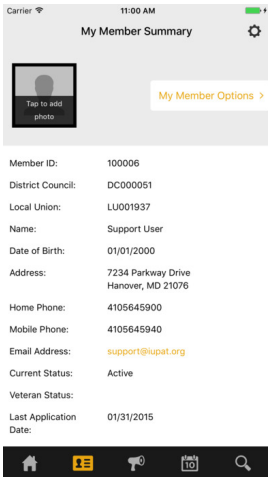

# It's easy to take your membership information with you.

Helpful information is just a tap away with the Member Mobile Portal.

Scan this QR Code to download the IUPAT Member Mobile App, or go to [mmp.iupat.org](http://mmp.iupat.org) for links to both the Google Play Store or Apple iTunes