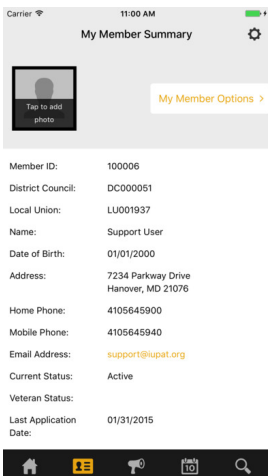

# It's easy to take your membership information with you.

Helpful information is just a tap away with the Member Mobile Portal.

Scan this QR Code to download the IUPAT Member Mobile App, or go to [mmp.iupat.org](http://mmp.iupat.org) for links to both the Google Play Store or Apple iTunes